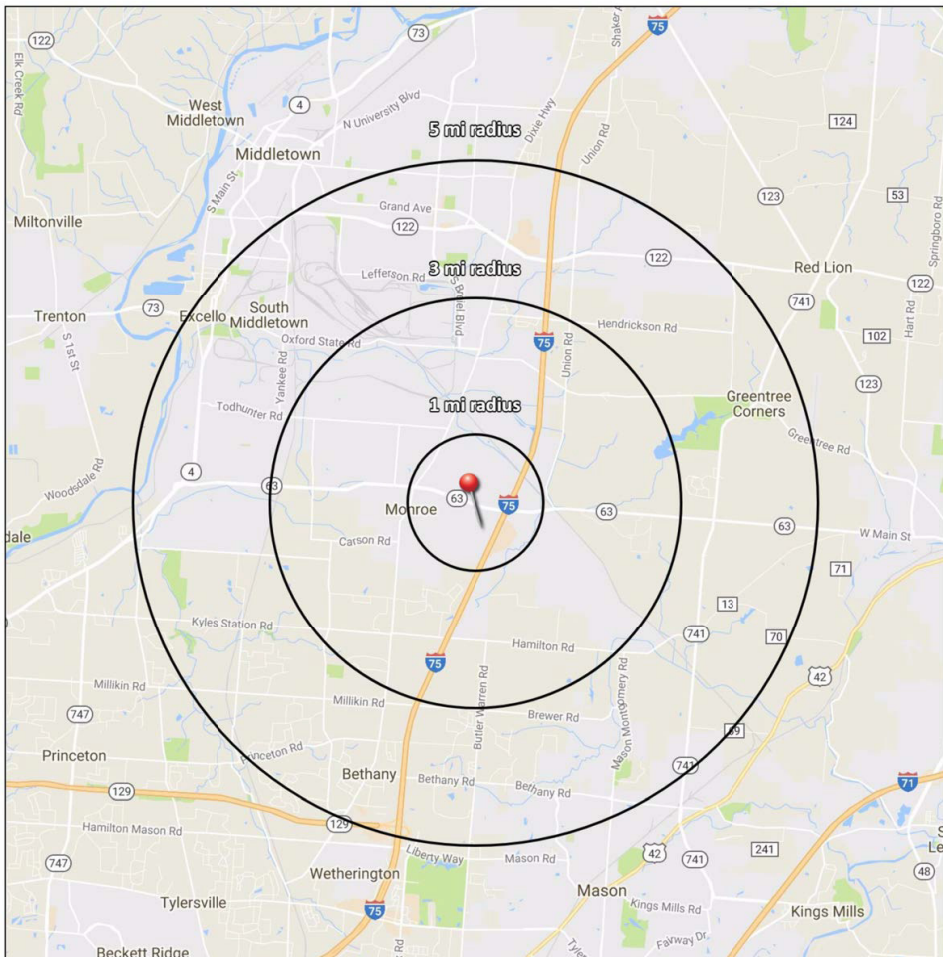

# MONROE, OHIO

REGIONAL SPOT OF THE FUTURE

THE SITE THAT  
WILL JOIN THE  
CINCINNATI AND  
DAYTON MARKETS

- \* 40 ACRES HALFWAY BETWEEN CINCINNATI & DAYTON
- \* HIGHLY VISIBLE
- \* EASY ACCESS FROM I-75 & ROUTE 63
- \* SIGNALIZED INTERSECTION

## AREA HIGHLIGHTS

### TRAFFIC COUNTS

- \* 28,630 Cars Daily on Route 63
- \* 93,130 Cars Daily on I-75